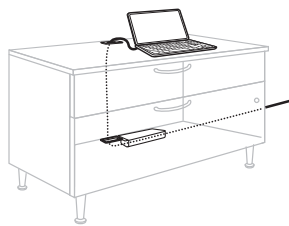

Cayenne Modular Power Solution

Each Cayenne low storage cabinet includes an internal corridor for wire management. Plastic, adhesive channels may be placed as needed to route cords laterally from cabinet-to-cabinet.

Modular electrical components with convenient, point-of-use access to power and data provide the full workstation solution.

Two Drawer

Wires run top-to-bottom (or bottom-to-top!) through an internal wire corridor.