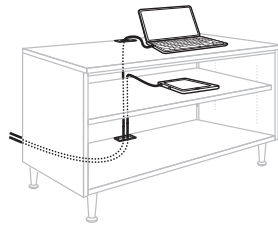

Cayenne Modular Power Solution

Each Cayenne low storage cabinet includes an internal corridor for wire management. Plastic, adhesive channels may be placed as needed to route cords laterally from cabinet-to-cabinet.

Modular electrical components with convenient, point-of-use access to power and data provide the full workstation solution.

Two Drawer

Wires run top-to-bottom (or bottom-to-top!) through an internal wire corridor.

Open Shelf

Wires are fully accessible inside the cabinet.

Rollout Shelf

Reach your wires via internal grommets.

Choices to Complement Your Surroundings

A wide variety of colors, laminates, fabrics, drawer fronts, and locks are available to coordinate with your office environment. Our robust construction meets or exceeds the ANSI-BIFMA standards for durability and safety.