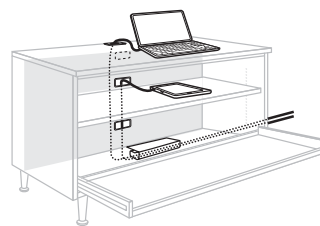

Modular electrical components with convenient, point-of-use access to power and data provide the full workstation solution.

Two Drawer

Wires run top-to-bottom (or bottom-to-top!) through an internal wire corridor.

Open Shelf

Wires are fully accessible inside the cabinet.

Rollout Shelf

Reach your wires via internal grommets.

Choices to Complement Your Surroundings

A wide variety of colors, laminates, fabrics, drawer fronts, and locks are available to coordinate with your office environment. Our robust construction meets or exceeds the ANSI-BIFMA standards for durability and safety.