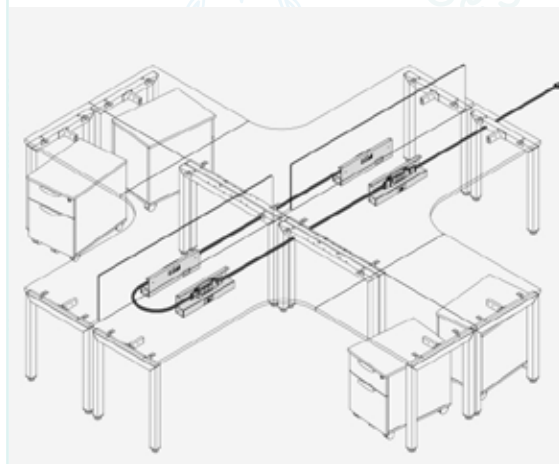

Acrylic Privacy Dividers List

PLTAPI524S	24"W x 15"H	$167
PLTAPI530S	30"W x 15"H	$167
PLTAPI536S	36"W x 15"H	$178
PLTAPI542S	42"W x 15"H	$199
PLTAPI548S	48"W x 15"H	$220
PLTAPI554S	54"W x 15"H	$241
PLTAPI566S	66"W x 15"H	$251

Fabric Privacy Dividers List

PLTFFI524S	24"W x 15"H	$94
PLTFFI530S	30"W x 15"H	$104
PLTFFI536S	36"W x 15"H	$115
PLTFFI542S	42"W x 15"H	$125
PLTFFI548S	48"W x 15"H	$146
PLTFFI554S	54"W x 15"H	$178
PLTFFI566S	66"W x 15"H	$199

Available in Celestial Blue, Lime Green, Red, Gray & Visconti

Divider/Screen Brackets List

PLTSDTMSIL	Universal Desk Mount Screen Bracket	$62/pair
PLTSBUDMSGSLIL	Edge Mount Screen Bracket	$62/pair
PLTSBUDMDUALSIL	Dual Desk Mount Screen Bracket	$73/pair

Wire Management List

CMS03	Silver Wire Management Snake	$62
PLTWT518BLK	18" Single Cord Management Tray	$52
PLTWT18BLK	18" Double Cord Management Tray	$83
PLTWT524BLK	24" Single Cord Management Tray	$83
PLTWT124BLK	24" Double Cord Management Tray	$104

ELEMENTS SERIES POWER

Performance Furnishings has partnered with EGA to offer full power integration to all Performance desk series. Please contact your Sales Associate for more information or a quote.