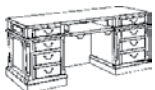

Available Finish

**Executive Desk**  
72"W x 36"D x 30"H  
7990 36 • List \$3,424 **Sale: \$2,209**

**Manager's Desk**  
66" W X 30" D X 30" H  
SO7990 30 • List \$3,243 **Sale: \$2,099**

**Executive Credenza**  
72"W x 24"D x 30"H  
SO7990 20 • List \$3,435 **Sale: \$2,215**