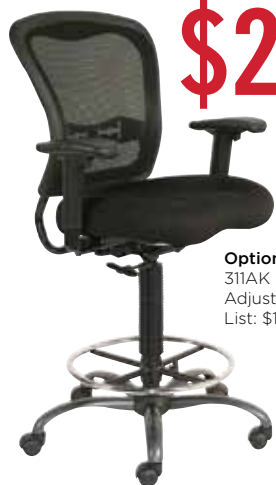

**SALE**  
**\$399**

**Titan Mesh High Back**  
Stocked in Gray Fabric Seat with Gray Mesh Back and Aluminum Base.  
Model No. 88222A • List \$999

**SALE**  
**\$369**

**Maric Drafting Stool**  
Stocked in Charcoal/Black.  
Model No. 20625 • List \$899

**SALE**  
**\$245**

**SALE**  
**\$215**

**Sierra High & Medium Back**  
Stocked in Black Premium Bonded Leather.  
High Back Model No. 10311 • List \$569  
Medium Back Model No. 10321 • List \$519

**SALE**  
**\$199**

**Metropolitan Mesh High Back**  
Stocked in Black or Gray Fabric Seat with Black Mesh Back.  
Model No. 44021A • List: \$479

**SALE**  
**\$209**

**Optional:**  
311AK Height/width Adjustable T-Arms  
List: \$105 Sale \$49